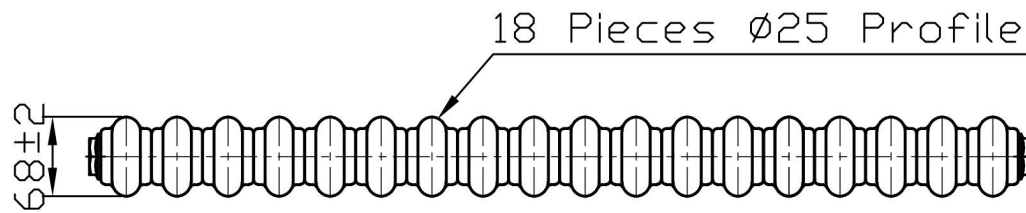

Imperia 2 Column Horizontal 600 x 830mm. Bare Metal

Technical Drawing

Unit: mm

Eastbrook 

Eastbrook Road, Gloucester GL4 3DB
 Technical Helpline : 01452 317890
 Mon - Fri / 8am - 5pm
 Email : technical@eastbrookco.com