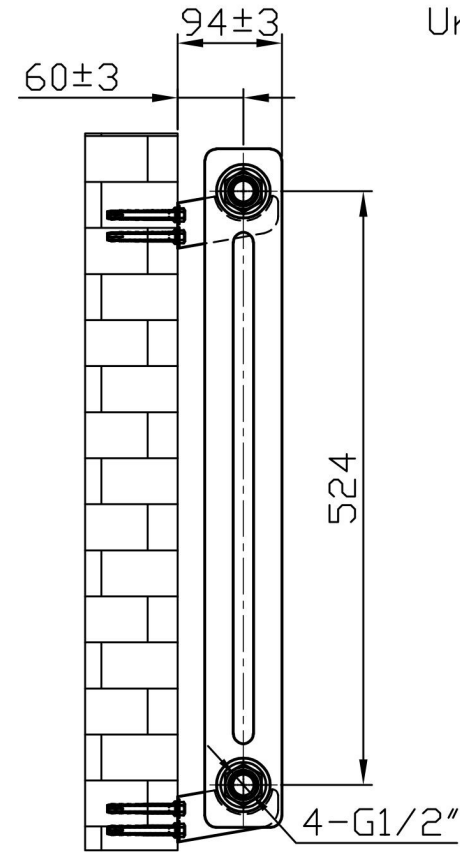

Imperia 2 Column Horizontal 600 x 830mm. Bare Metal

Technical Drawing

Unit: mm

Eastbrook 

Eastbrook Road, Gloucester GL4 3DB
 Technical Helpline : 01452 317890
 Mon - Fri / 8am - 5pm
 Email : technical@eastbrookco.com