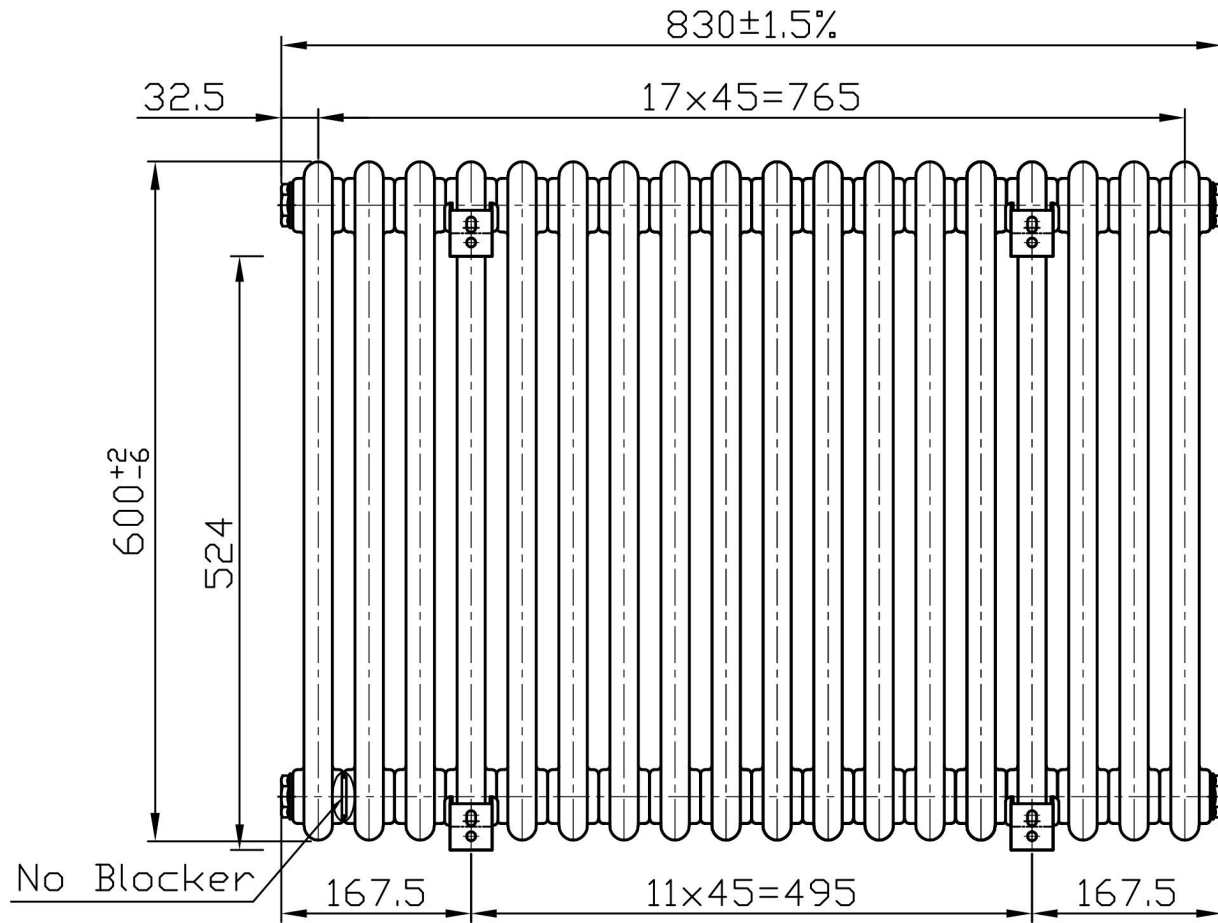

Imperia 2 Column Horizontal 600 x 830mm. Bare Metal

Technical Drawing

Unit: mm

Eastbrook 

Eastbrook Road, Gloucester GL4 3DB
 Technical Helpline : 01452 317890
 Mon - Fri / 8am - 5pm
 Email : technical@eastbrookco.com