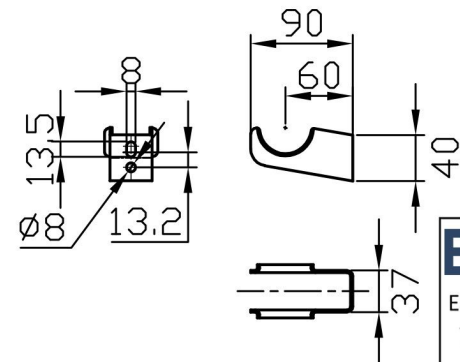

Imperia 2 Column Horizontal 600 x 830mm. Bare Metal

Technical Drawing

Unit: mm

Eastbrook 

Eastbrook Road, Gloucester GL4 3DB
 Technical Helpline : 01452 317890
 Mon - Fri / 8am - 5pm
 Email : technical@eastbrookco.com